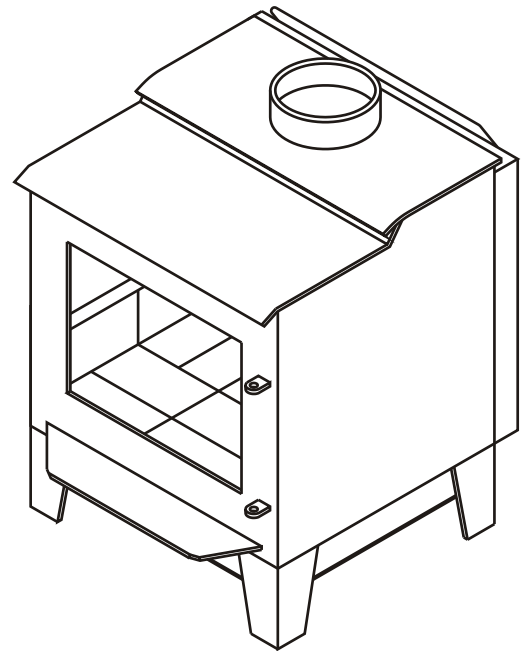

Brick Pattern