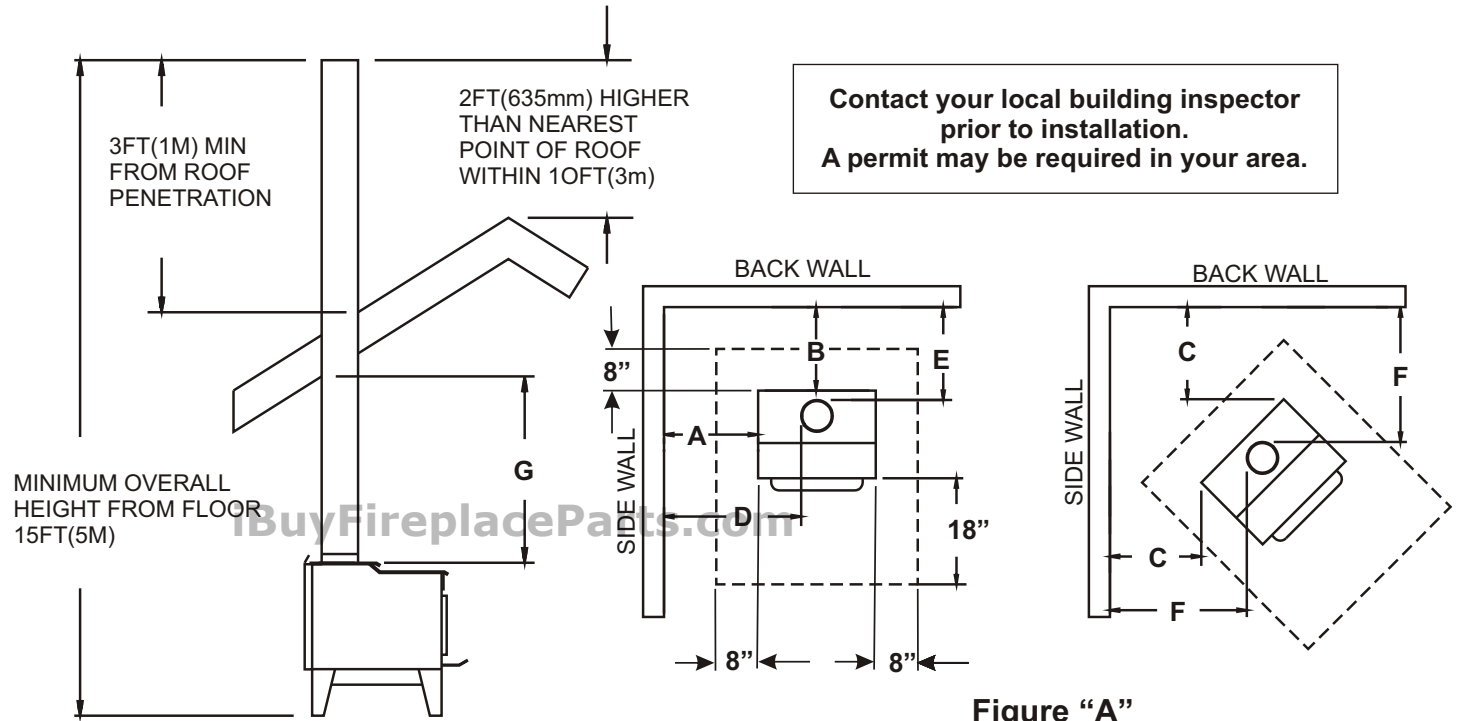

From Heater

- A Sidewall.....18" (457 mm)
- B Backwall.....10" (254 mm)
- C Corner.....11" (279 mm)

From Chimney Connector

- D Sidewall.....29" (737 mm)
- E Backwall.....12-1/2" (318 mm)
- F Corner.....21-1/2" (546 mm)
- G Ceiling.....57-1/2" (1461 mm)

Figure "A"

Unit must be placed on a noncombustible floor protection equivalent to 3/8" (9.5mm) millboard extending 18" (457mm) in front and 8" (203mm) to sides and back of unit per manufacturer's instructions.