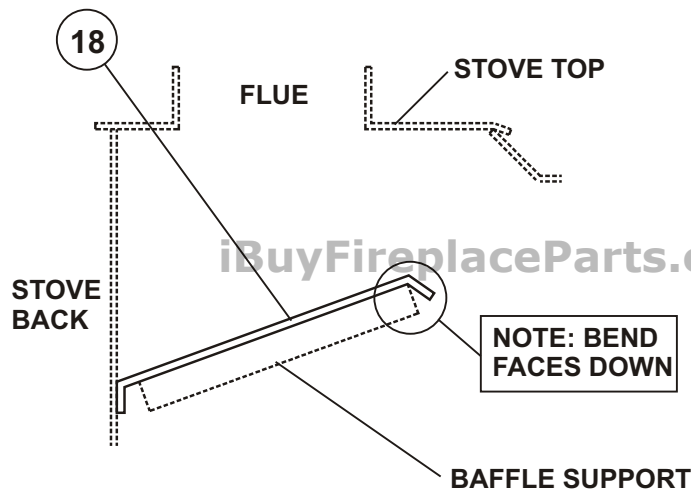

Brick Pattern