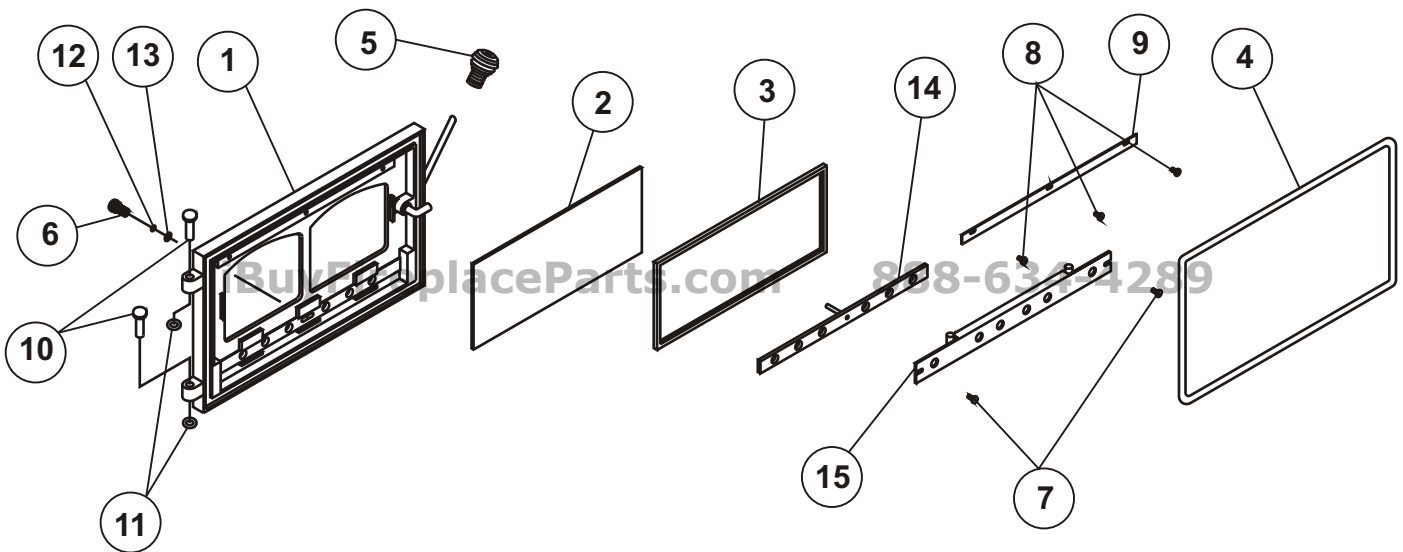

PARTS LIST			
ITEM	QTY	DESCRIPTION	PART NO.
1	1	DOOR ASSEMBLY	S31092
1	1	DOOR (NO GLASS)	S41039
2&3	1	GLASS AND GASKET	S31113
3	4.0ft	1/8" GLASS GASKET	S15001
4	5.5ft	5/8" DOOR GASKET	S15011
5	1	SPRING HANDLE	S11007
6	1	AIR CONTROL SPRING HANDLE	S11008
7	2	SCREW	S11089
8	3	SCREW	S11086
9	1	GLASS CLIP	S37026
10	2	HINGE PIN	S11005
11	2	PUSH NUT	S11090
12	1	PUSH NUT	S11293
13	1	1/4 FLAT WASHER	S11436
14	1	DRAFT SLIDER BAR	S41061
15	1	SLIDE BAR RETAINER	S41094
16	18	FIREBRICK LT 9"x4-7/16"x1-1/4"	S16040
17	1	FIREBRICK LT 6-1/4"x4-7/16"x1-1/4"	S16051
18	1	BAFFLE	S32044