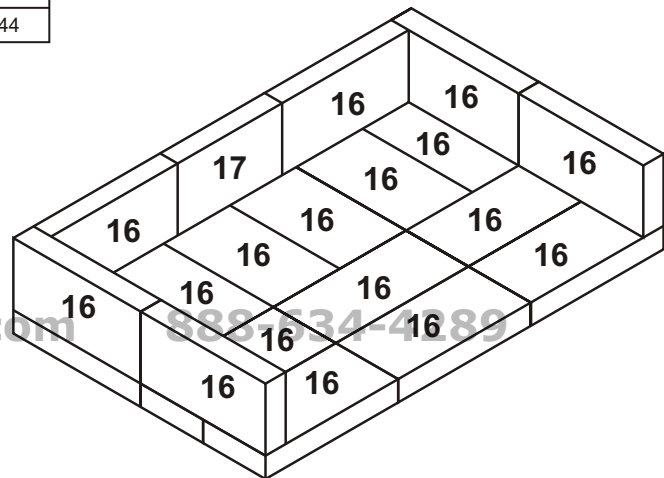

Brick Pattern