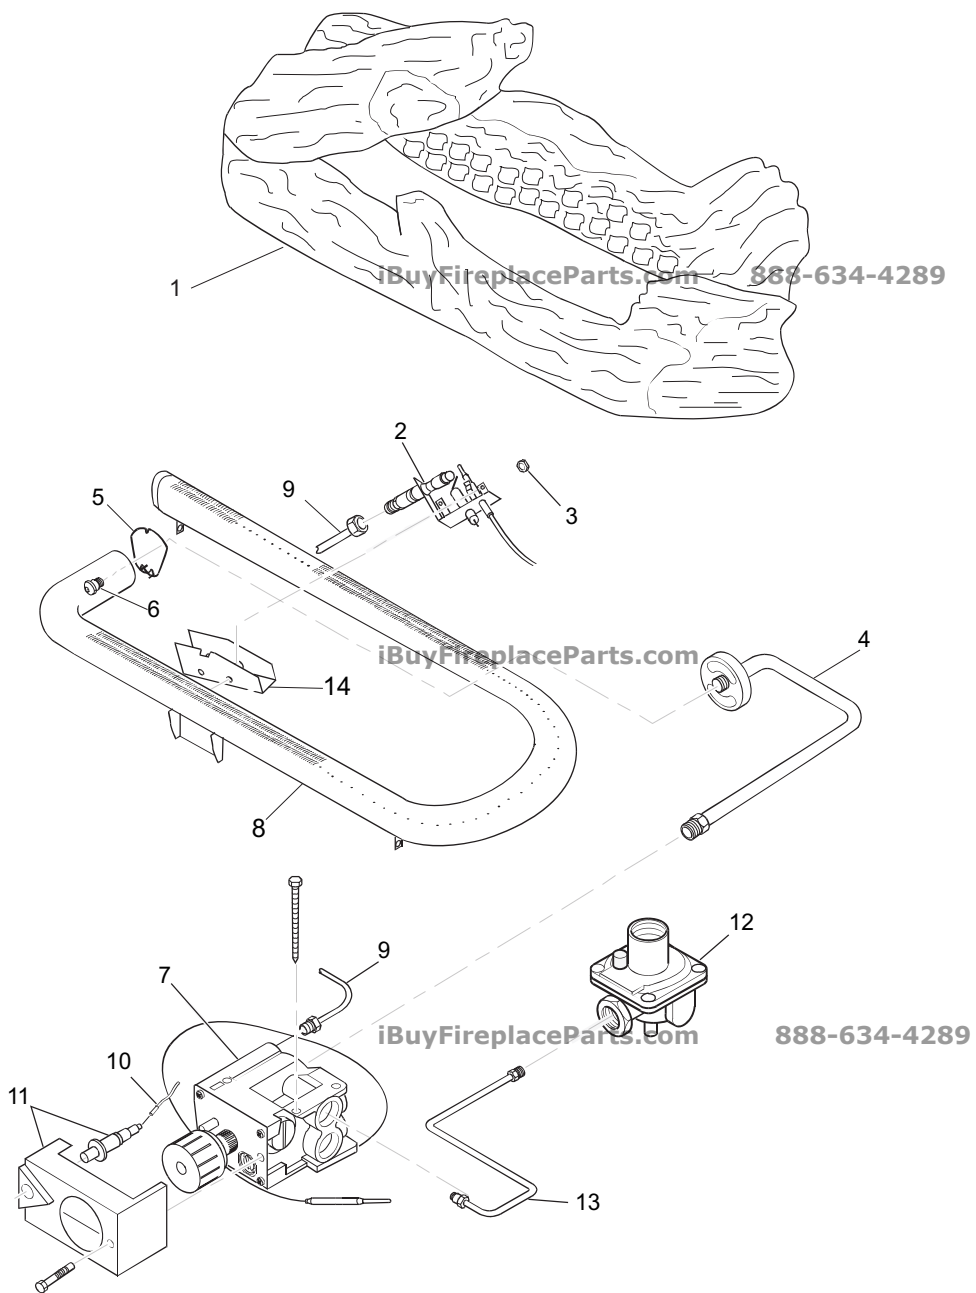

PARTS

PARTS

This list contains replaceable parts used in your heater. When ordering parts, follow the instructions listed under Replacement Parts on page 26 of this manual.

KEY NO.	PART NO.	DESCRIPTION	CFS26PT, S26PTA CFS26NT, S26NTA	QTY.
1	105441-01	Log Set	• •	1
2	104286-01	ODS Pilot	•	1
	104285-01	ODS Pilot	•	1
3	098249-01	ODS Nut	•	1
4	109053-01	Burner Outlet Tube	• •	1
5	111124-01	Burner Retainer Spring	• •	1
6	099056-29	Burner Orifice Injector	•	1
	099056-27	Burner Orifice Injector	•	1
7	101329-26	Gas Control Valve Kit	•	1
	101329-20	Gas Control Valve Kit	•	1
8	102980-01	Burner	• •	1
9	099387-09	Pilot Tube	• •	1
10	098271-10	Ignitor Cable	• •	1
11	101381-01	Piezo Ignitor and Cover	• •	1
12	098867-10	Regulator	•	1
	098867-14	Regulator	•	1
13	109052-01	Inlet Tube	• •	1
14	105990-01	Pilot Shield	•	1
PARTS AVAILABLE — NOT SHOWN				
	100563-01	Warning Plate	• •	1
	101054-01	Lighting Instructions Plate	• •	1

888-634-4289

iBuyFireplaceParts.com

888-634-4289

PARTS

PARTS

MODELS CFS26NT, CFS26PT, S26NTA AND S26PTA

This list contains replaceable parts used in your heater. When ordering parts, follow the instructions listed under Replacement Parts on page 26 of this manual.

KEY NO.	PART NO.	DESCRIPTION	QTY.
1	108942-01CK	Top Panel, Stove	1
2	**	Pedestal Stove	1
3	108934-01CK	Stove Base	1
4	**	Stove Back Panel	1
5	108932-01CK	Louver Panel	1
6	105657-01	Blower Bracket	2
7	107363-01	Door	1
8	**	Firebox Back Panel	1
9	**	Firebox Floor	1
10	108939-01CK	Firebox Top Assembly	1
11	110419-01CK	Screen Assembly	1
12	101382-01	Valve Bracket	1
13	108978-01CK	Stove Top Trim	1
14	108944-01	Brass Trim, Firebox	2
	108944-02	Black Trim, Firebox	2
15	105576-01	Knob	1
	102874-01	Knob	1
16	101386-02	Door Hinge	2
17	099230-02	Shoulder Screw	4
18	108945-01CK	Heat Deflector	1
PARTS AVAILABLE — NOT SHOWN			
	101054-01	Lighting Instructions Plate	1
	100563-01	Warning Plate	1
	104108-06	Metallic Black Touch-Up Paint Kit	1

** Not a field replaceable part.