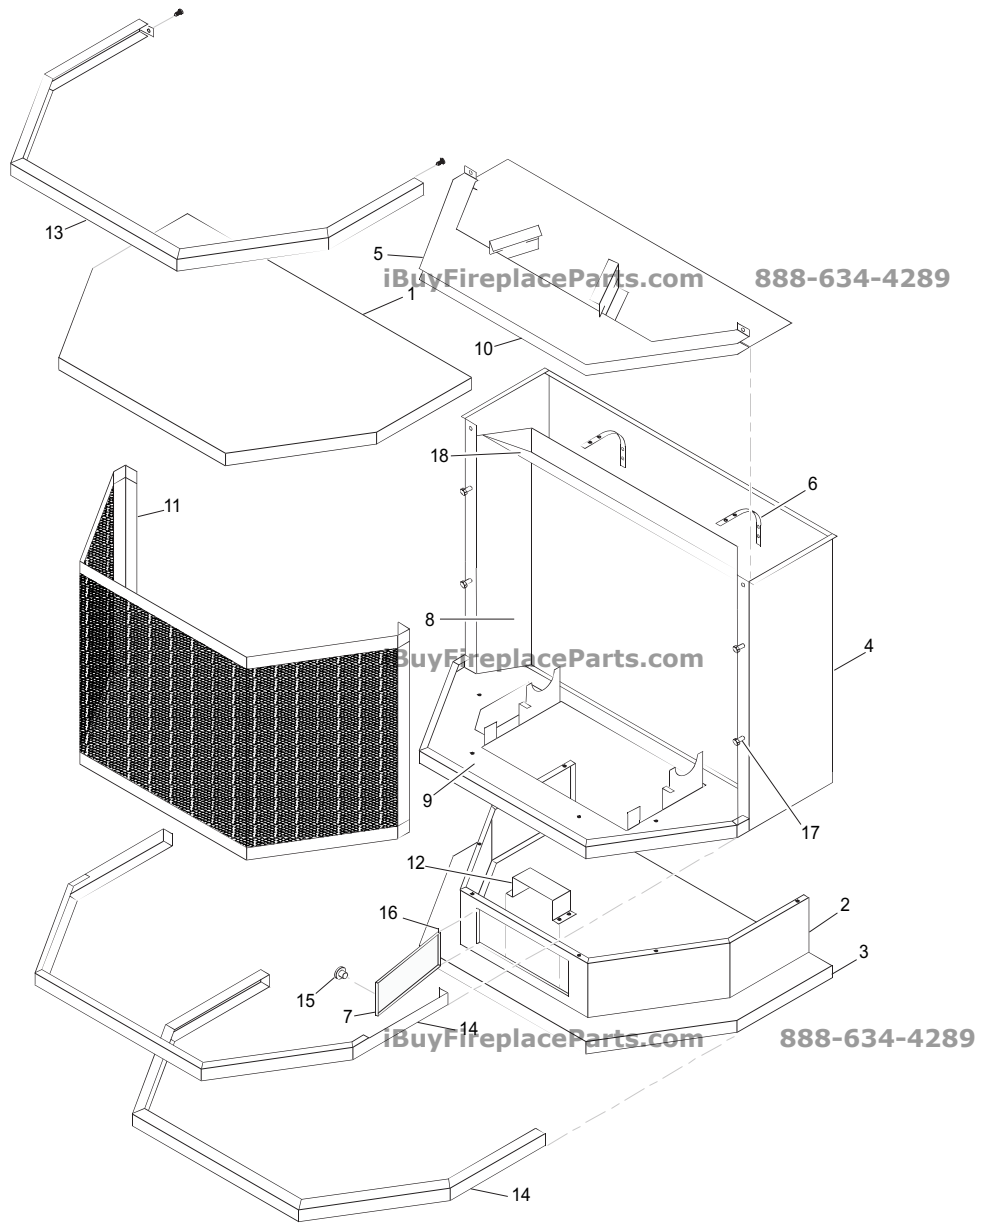

PARTS

PARTS

MODELS CFS26NT, CFS26PT, S26NTA AND S26PTA

This list contains replaceable parts used in your heater. When ordering parts, follow the instructions listed under Replacement Parts on page 26 of this manual.

KEY NO.	PART NO.	DESCRIPTION	QTY.
1	108942-01CK	Top Panel, Stove	1
2	**	Pedestal Stove	1
3	108934-01CK	Stove Base	1
4	**	Stove Back Panel	1
5	108932-01CK	Louver Panel	1
6	105657-01	Blower Bracket	2
7	107363-01	Door	1
8	**	Firebox Back Panel	1
9	**	Firebox Floor	1
10	108939-01CK	Firebox Top Assembly	1
11	110419-01CK	Screen Assembly	1
12	101382-01	Valve Bracket	1
13	108978-01CK	Stove Top Trim	1
14	108944-01	Brass Trim, Firebox	2
	108944-02	Black Trim, Firebox	2
15	105576-01	Knob	1
	102874-01	Knob	1
16	101386-02	Door Hinge	2
17	099230-02	Shoulder Screw	4
18	108945-01CK	Heat Deflector	1
PARTS AVAILABLE — NOT SHOWN			
	101054-01	Lighting Instructions Plate	1
	100563-01	Warning Plate	1
	104108-06	Metallic Black Touch-Up Paint Kit	1

** Not a field replaceable part.