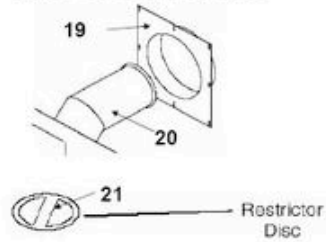

FIREBOX COMPONENTS

Ref#	Part#	Description	Qty Reqd
1A	37D0117	VALVE MILLIVOLT NG	1
1B	37D0118	VALVE MILLIVOLT LP	1
2A	37D0018K	PILOT MILLIVOLT NG	1
2B	37D0019K	PILOT MILLIVOLT LP	1
3	26D0566	THERMOPILE	1
4	24D0808	THERMOCOUPLE MILLIVOLT	1
5	10001297	ELECTRODE W/ WIRE MILLIVOLT	1
6	14D0503	PIEZO IGNITER MILLIVOLT	1
7	41D0048	ON/OFF/RS SWITCH MILLIVOLT	1
N/S	80D0001	VALVE - SIGNATURE COMMAND NG	1