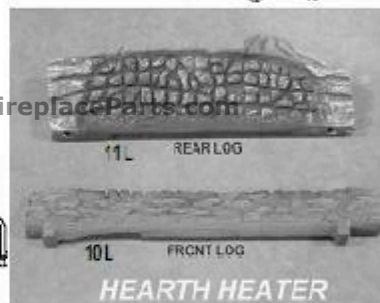

iBuyFireplaceParts.com

888-634-4289

iBuyFireplaceParts.com

iBuyFireplaceParts.com

888-634-4289

| Ref# | Part# | Description | Qty Reqd |
|------|---------|--------------------------|----------|
| 1 | 49D0200 | FRONT BURNER | 1 |
| 2 | 49D0080 | FRONT INJECTOR NG NO. 37 | 1 |
| 2 | 49D0081 | FRONT INJECTOR LP NO. 53 | 1 |
| 3 | 14D0476 | PILOT LP | 1 |