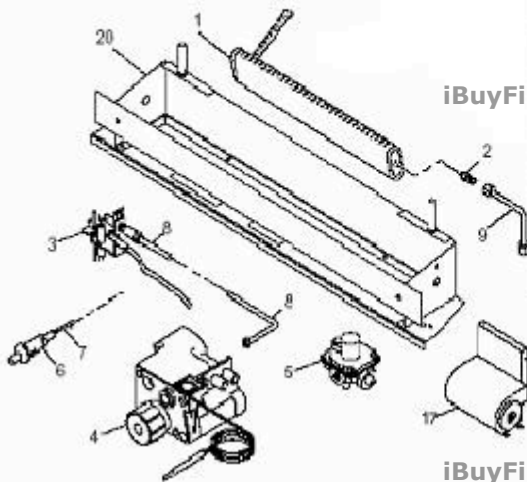

iBuyFireplaceParts.com

888-634-4289

iBuyFireplaceParts.com

iBuyFireplaceParts.com

888-634-4289

| Ref# | Part# | Description | Qty Reqd |
|------|---------|--------------------------|----------|
| 1 | 49D0200 | FRONT BURNER | 1 |
| 2 | 49D0080 | FRONT INJECTOR NG NO. 37 | 1 |
| 2 | 49D0081 | FRONT INJECTOR LP NO. 53 | 1 |
| 3 | 14D0476 | PILOT LP | 1 |

| | | | |
|-----|----------|--------------------------|---|
| 3 | 26D2529 | PILOT NG | 1 |
| 4 | 11V0701 | VALVE | 1 |
| 5 | 24D0305 | VALVE REGULATOR NG | 1 |
| 5 | 24D0306 | VALVE REGULATOR LP | 1 |
| 6 | 14D0503 | PIEZO IGNITOR | 1 |
| 7 | 00K0632 | PIEZO WIRE | 1 |
| 8 | 49D0050K | PILOT TUBE- 3/16 | 1 |
| 9 | 49D0071K | BURNER VALVE TUBE-5/16 | 1 |
| 10 | 49D0054K | SCREEN ASSEMBLY KIT | 1 |
| 11 | 49D0015K | CANOPY/HOOD | 1 |
| 12 | 33D0049 | BLACK LOUVER | 5 |
| 13 | 49D0033 | TRIM TOP | 1 |
| 14 | 49D0034 | TRIM LEFT | 1 |
| 15 | 49D0035 | TRIM RIGHT | 1 |
| 16 | 49D0058K | DOOR ASSEMBLY KIT | 1 |
| 17 | 33D0700K | BLOWER MOTOR KIT | 1 |
| 18 | 26D0619 | WIRING HARNESS | 1 |
| 19 | 49D0130 | BLOWER TSTAT DISC | 1 |
| N/S | 49D0105 | LOGSET | 1 |
| 10L | 49D0053K | FRONT LOG | 1 |
| 11L | 49D0052K | REAR LOG | 1 |
| N/S | 26D3320K | T-STAT DISC BRKT | 1 |
| N/S | 32D0232 | SWITCH ON/OFF | 1 |
| N/S | 33D0060 | TRIM RAIL BRKT | 2 |
| N/S | 49D0036 | BRASS TRIM KIT& BRACKETS | 1 |
| N/S | 49D0049K | HEARTH BASE | 1 |
| N/S | 49D0070K | TUBE-REGULATOR/VALVE | 1 |