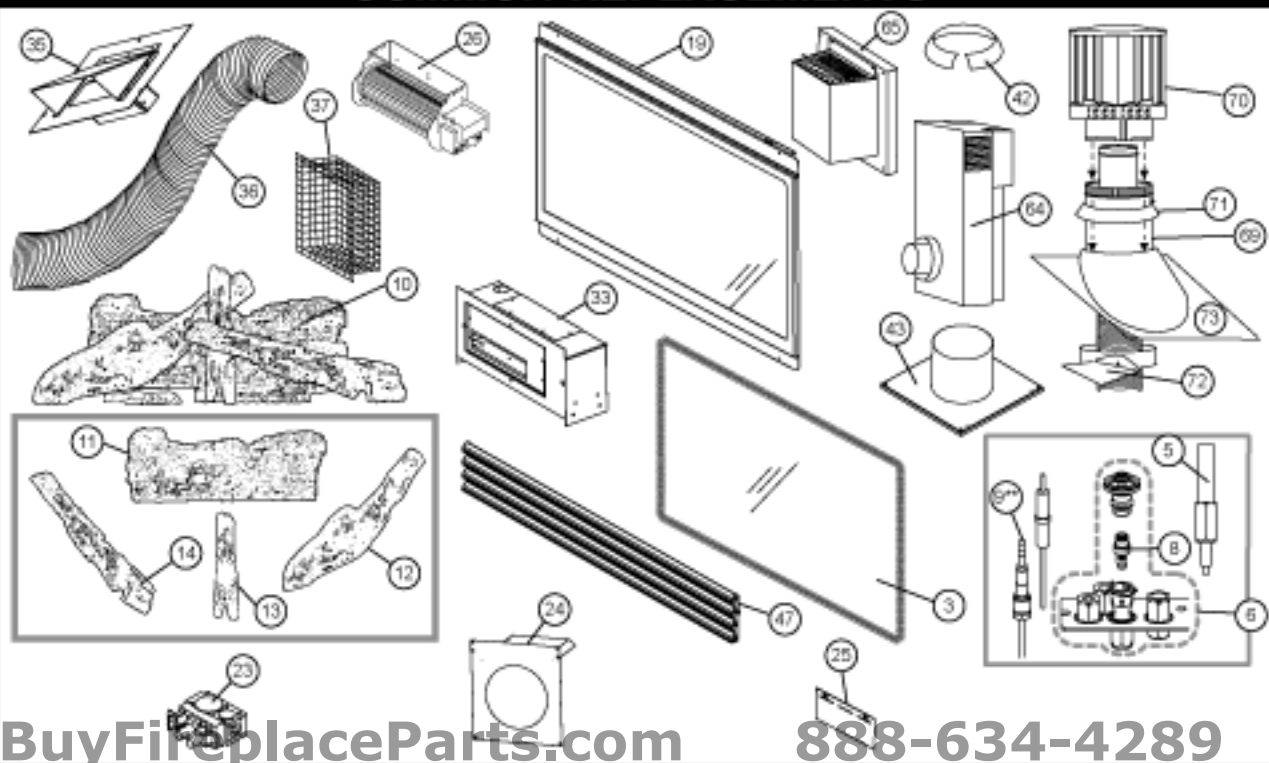

**COMMON REPLACEMENTS**

iBuyFireplaceParts.com

888-634-4289

**GD34-1 COMPONENTS**

74	W455-0019	#43 NATURAL GAS MAIN ORIFICE
74	W455-0050	#55 PROPANE GAS MAIN ORIFICE
75	W010-0595	BURNER
76	W135-0082	LOG #5 -CHARCOAL PIECE
77	W135-0182	LOG #6