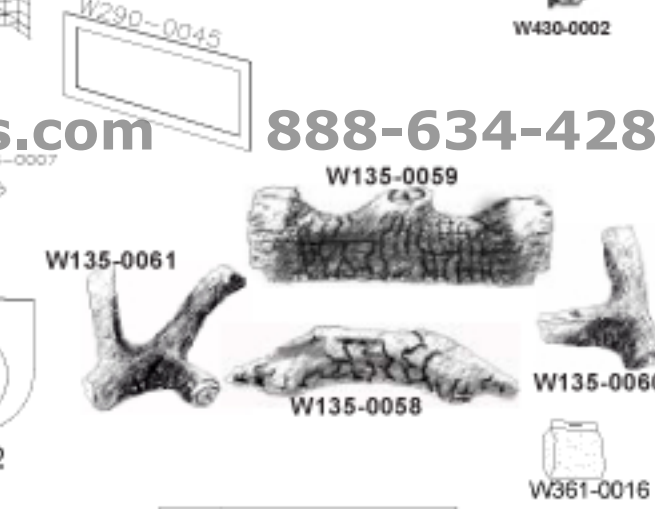

ACCESSORIES / OPTIONS

GDS28 / GS28:

1. W690-0001 MILLIVOLT THERMOSTAT
   W690-0006 HAND-HELD REMOTE
   W690-0010 REMOTE CONTROL - ADVANTAGE PLUS
   W690-0011 REMOTE CONTROL - ADVANTAGE PLUS
   GS328-K BLACK DOOR KIT
   GS328-G GOLD DOOR KIT
   W300-0038 FRONT WINDOW GLASS
   W300-0037 SIDE WINDOW GLASS
   W562-0022 GLASS GASKET
   GS200-G GOLD TRIVET
   GS14R-KT RED ENAMELLED EURO KIT
   GS14F-KT GREEN ENAMELLED EURO KIT
   GS14S-KT ALMOND ENAMELLED EURO KIT
   GS14K-KT BLACK ENAMELLED EURO KIT
   GS14-KT METALLIC BLACK EURO KIT
   GS14SS-KT STAINLESS STEEL EURO KIT
   W175-0124 CONVERSION KIT - NG TO LP