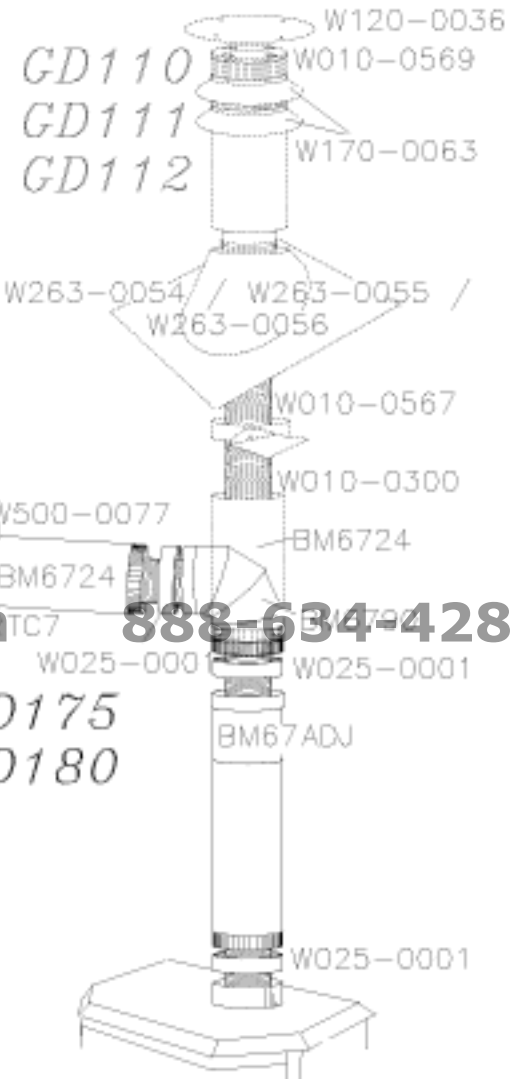

REPLACEMENT PARTS

For warranty replacement parts, a photocopy of the original invoice will be required to honour the claim.

GDS28 / GS28 TERMINATION KITS ALL KIT

ITEMS MAY BE PURCHASED SEPARATELY

PART # DESCRIPTION

1. **GD175 - WALL TERMINAL KIT**
   BM6790 90° ELBOW - 7" DIAMETER
   GD222 TERMINAL ASSEMBLY
   BM67ADJ 30" TO 53" ADJUSTABLE PIPE - 7" DIA
   W500-0077 FIRESTOP / WALL PLATE
   W020-0032 HARDWARE
   BRTC7 BRASS TRIM COLLAR
   BM6724 24" STOVE PIPE - 7" DIAMETER
   W010-0300 10' ALUMINIUM FLEX LINER c/w SPACERS - 4" DIA
   W025-0001 DECORATIVE BRASS BAND

1. **GD180 - PERISCOPE TERMINAL KIT**
   BM6790 90° ELBOW - 7" DIAMETER
   GD201 PERISCOPE
   BM67ADJ 30" TO 53" ADJUSTABLE PIPE - 7" DIA
   W500-0077 FIRESTOP / WALL PLATE
   W020-0032 HARDWARE
   BRTC7 BRASS TRIM COLLAR
   BM6724 24" STOVE PIPE - 7" DIAMETER
   W010-0300 10' ALUMINIUM FLEX LINER c/w SPACERS - 4" DIA
   W025-0001 DECORATIVE BRASS BAND

GD110 - ROOF TERMINAL KIT - 1/12 TO 7/12 PITCH

1. W010-0569 AIR TERMINAL
   W120-0036 VERTICAL CAP
   W010-0567 ROOF SUPPORT
   W170-0063 STORM COLLAR
   W263-0054 ROOF FLASHING

GD111 - ROOF TERMINAL KIT - 8/12 TO 12/12 PITCH

1. W010-0569 AIR TERMINAL
   W120-0036 VERTICAL CAP
   W010-0567 ROOF SUPPORT
   W170-0063 STORM COLLAR
   W263-0055 ROOF FLASHING

GD112 - ROOF TERMINAL KIT - FLAT ROOF

1. W010-0569 AIR TERMINAL
   W010-0567 ROOF SUPPORT
   W120-0036 VERTICAL CAP
   W263-0056 ROOF FLASHING
   W170-0063 STORM COLLAR