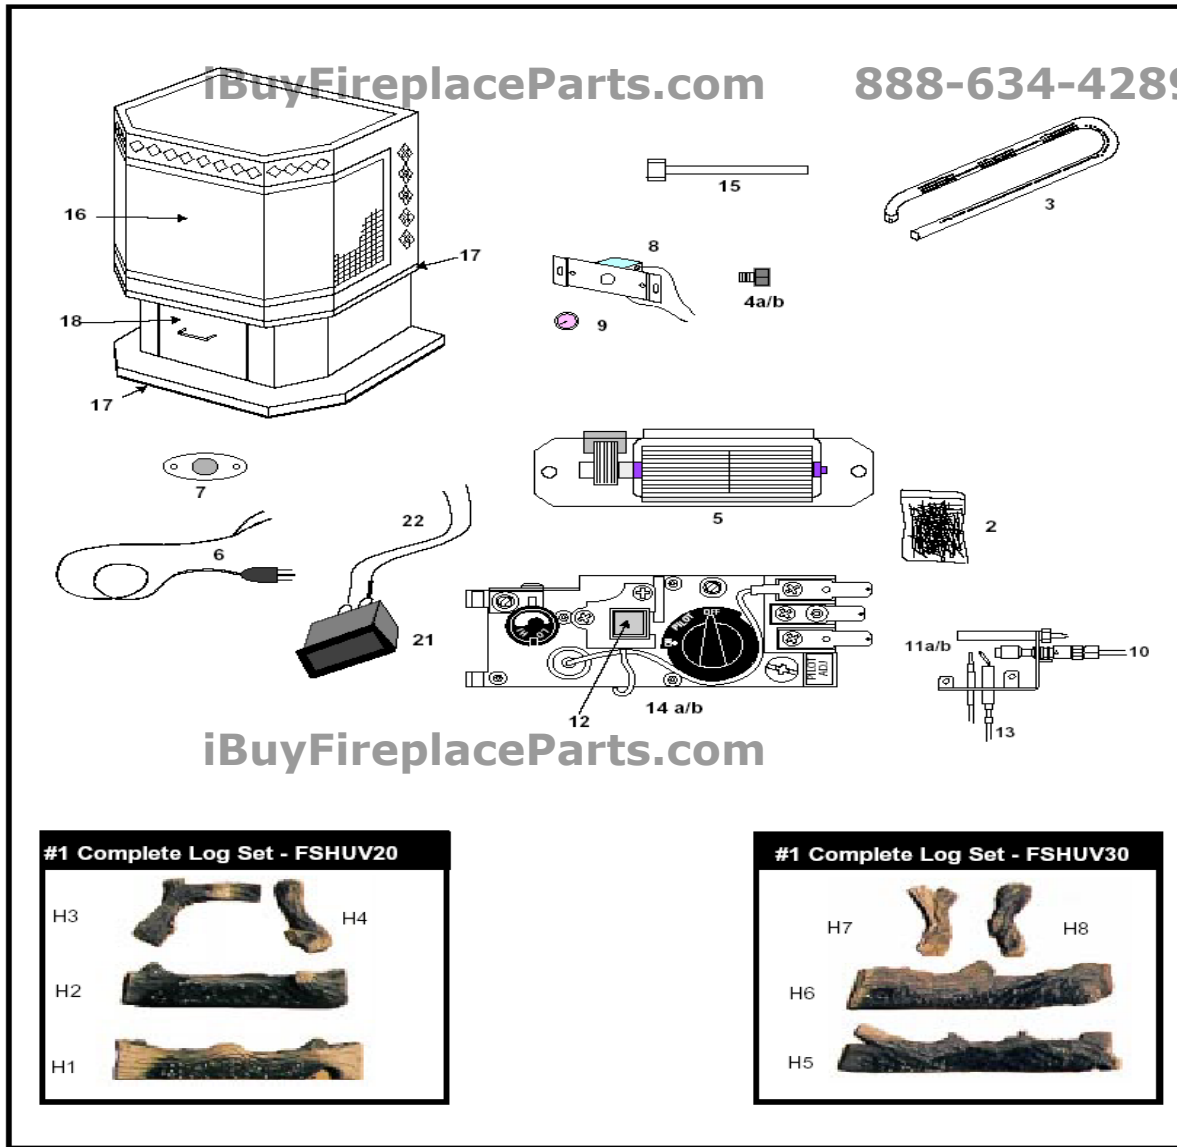

FSHUV REPLACEMENT PARTS

iBuyFireplaceParts.com

888-634-4289

ACCESSORIES: DO NOT COME WITH THE UNIT.

REPLACEMENT PARTS LIST

Doc # HVF002

FSHUV20/FSHUV30

ARROW LAKE VENT FREE STOVE

REF.	DESCRIPTION	FSHUV20	FSHUV30 (RN MODEL IS OSBOLETE)
1	LOG SET COMPLETE	10000618	10000619
1a	LOG FRONT	N/A	N/A
1b	LOG REAR	N/A	N/A
1c	LOG TOP LEFT	N/A	N/A
1d	LOG TOP RIGHT	N/A	N/A
2	EMBER (PACKAGE)	10000550	10000550
3a	BURNER ASSY - NG	10000652	10000653
3b	BURNER ASSY - LP	10000795	10000796
5	FAN ASSY	FK24	FK24
6	ELECTRICAL CORD (6ft.)	51865	51865
7	FAN TEMPERATURE SENSOR	51704	51704
8	SPEED CONTROL	51738	51738
9	SPEED CONTROL KNOB	51882	51882
10	PILOT TUBING W/FITTIN	10000150	10000150
11a	PILOT ASSEMBLY (NG)	55464	55464
11b	PILOT ASSEMBLY (LP)	55465	55465
12	IGNITOR PIEZZO	20000062	20000062
13	CABLE IGNITOR	20000101	20000101
14a	VALVE HONEYWELL 8421 (NG)	10000235	10000235
14b	VALVE HONEYWELL 8421 (LP)	10000242	10000242
15	MANIFOLD TUBING W/FITTINGS	57318	57318
16	FRAME WINDOW W/SCREEN	10000642	10000643
17	TRIM (POLISHED BRASS)	10000570	10000569
18	ACCESS DOOR W/HANDLE	10000644	10000645
19	LATCH (NOT SHOWN ON DIAGRAM)	57379	57379
20	REMOTE SWITCH KIT (NOT SHOWN)	53858	53858
21	REMOTE SWITCH KIT	53606	53606
22	REMOTE SWITCH WIRING HARNESS	57265	57265