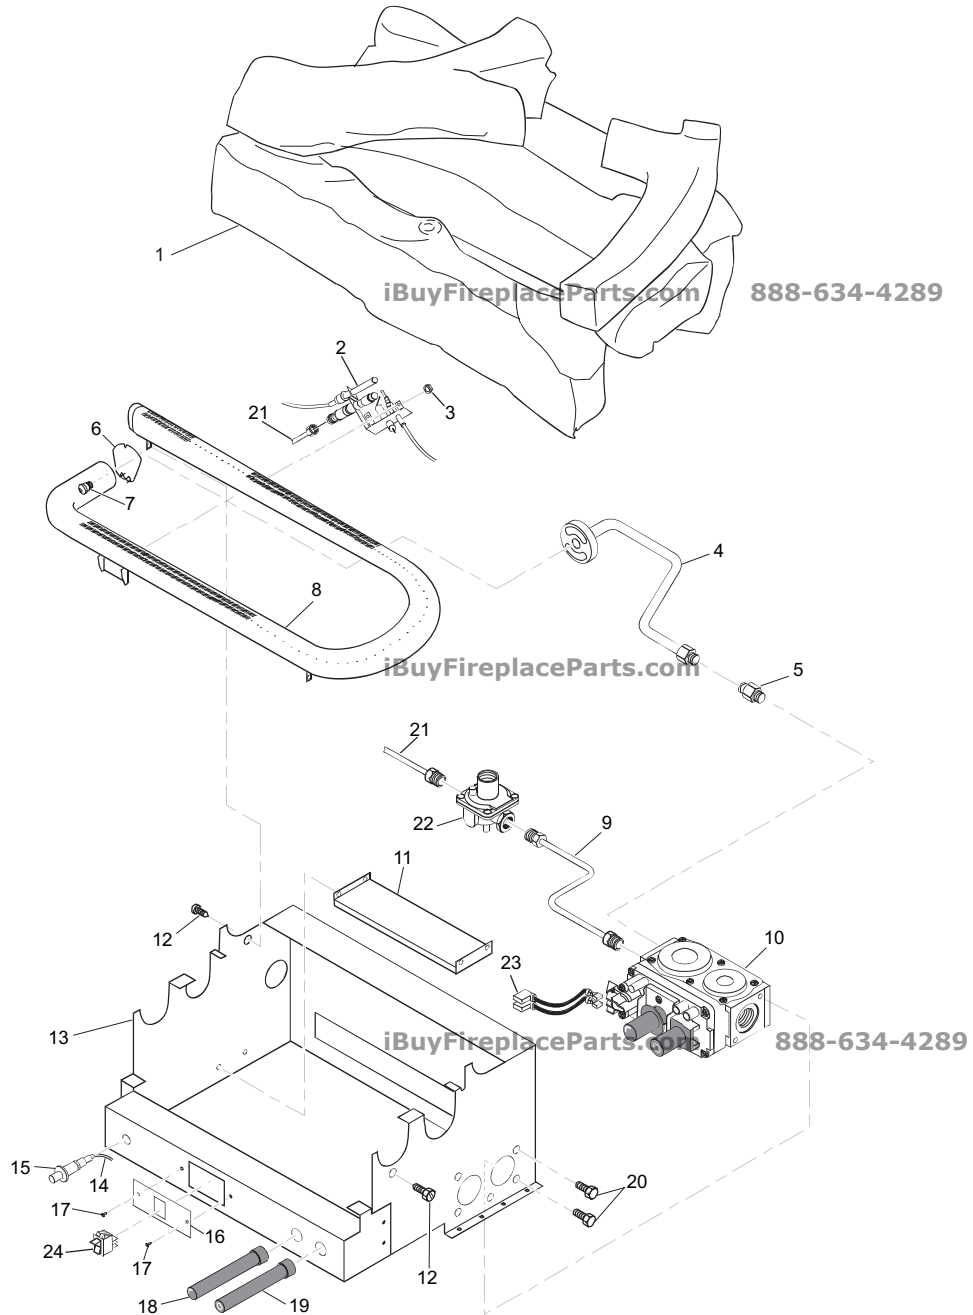

PARTS

MODELS SVYD18PRA AND SVYD18NRA

PARTS

This list contains replaceable parts used in your heater. When ordering parts, follow the instructions listed under Replacement Parts on page 26 of this manual.

KEY NO.	PART NO.	DESCRIPTION	QTY.
1	104026-01	Stove Log	1
2	103778-01	ODS Pilot	1
	103779-01	ODS Pilot	1
3	098249-01	ODS Nut	2
4	104423-02	Burner Outlet Tube	1
	104423-01	Burner Outlet Tube	1
5	098264-02	Male Connector	1
6	111124-01	Burner Retainer Spring	1
7	099056-19	Burner Orifice Injector	1
	099056-26	Burner Orifice Injector	1
8	102980-01	Burner	1
9	099387-13	Pilot Tube	1
	099387-15	Pilot Tube	1
10	103781-02	Gas Control Valve	1
	103781-01	Gas Control Valve	1
11	103345-02	Lower Bracket	1
12	M11084-38	Screw, #8 x 0.38	7
13	**	Painted Base Assembly	1
14	098271-10	Ignitor Cable	1
15	102445-01	Piezo Ignitor	1
16	103587-02	Plate, Switch	1
17	098304-01	Screw	2
18	103784-04	Flame Adjustment Knob Extension	1
19	103784-03	Off-Pilot-On Knob Extension	1
20	M12461-26	Screw, Hex Slit Wsr 10-32 x 0.38	4
21	100609-01	Pilot Tube (Regulator to Pilot)	1
22	099918-02	Pilot Regulator	1
23	103284-02	Wiring Harness	1
24	099998-01	Switch	1
PARTS AVAILABLE — NOT SHOWN			
	100563-01	Warning Plate	1
	103877-01	Lighting Instructions Plate	1
	100565-01	Warning Plate Fastener	1
	101137-04	Hardware Kit	1