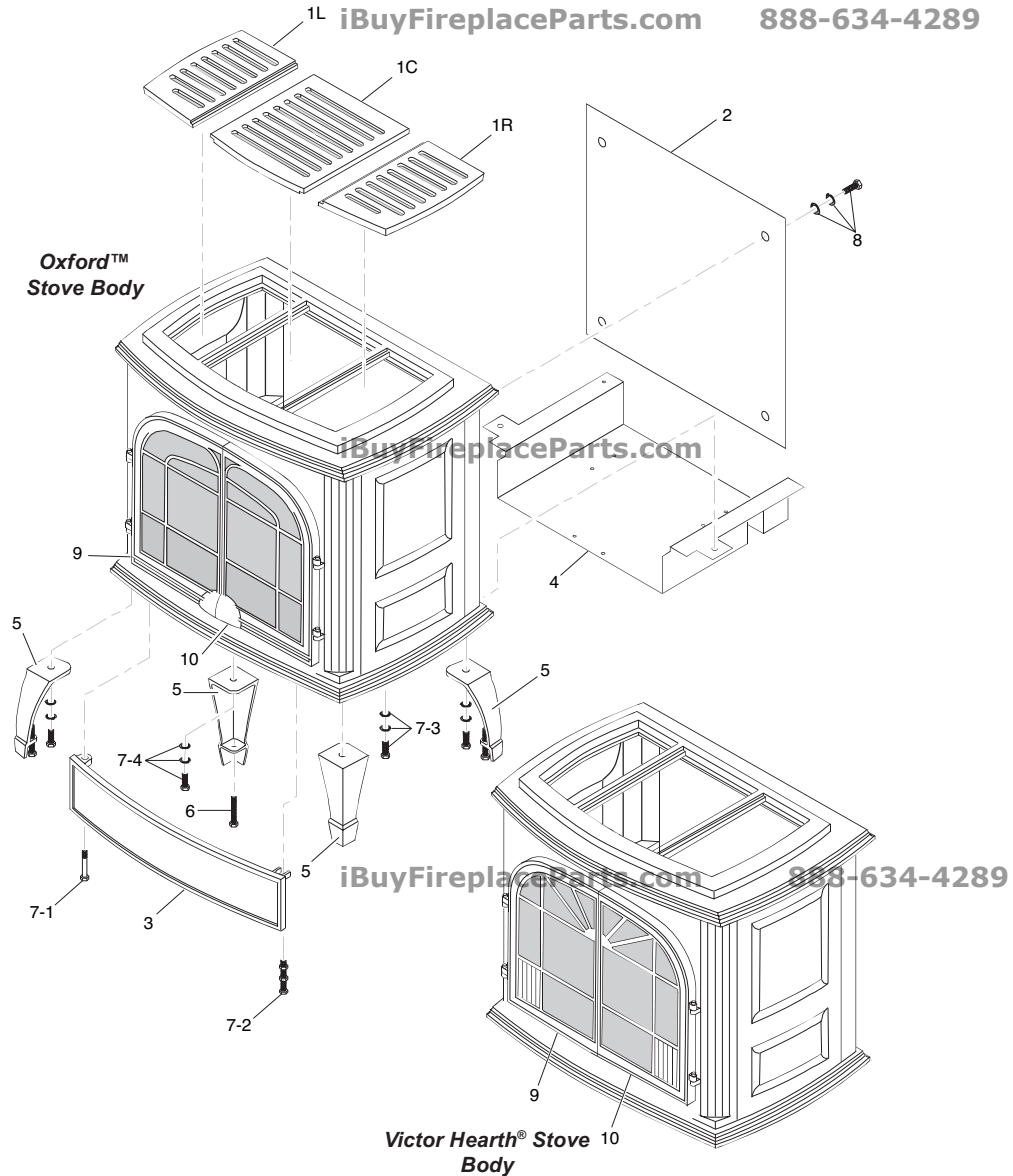

PARTS

This list contains replaceable parts used in your heater. When ordering parts, follow the instructions listed under Replacement Parts on page 26 of this manual.

KEY NO.	PART NO.	DESCRIPTION	QTY.
1	104026-01	Stove Log	1
2	103778-01	ODS Pilot	1
	103779-01	ODS Pilot	1
3	098249-01	ODS Nut	2
4	104423-02	Burner Outlet Tube	1
	104423-01	Burner Outlet Tube	1
5	098264-02	Male Connector	1
6	111124-01	Burner Retainer Spring	1
7	099056-19	Burner Orifice Injector	1
	099056-26	Burner Orifice Injector	1
8	102980-01	Burner	1
9	099387-13	Pilot Tube	1
	099387-15	Pilot Tube	1
10	103781-02	Gas Control Valve	1
	103781-01	Gas Control Valve	1
11	103345-02	Lower Bracket	1
12	M11084-38	Screw, #8 x 0.38	7
13	**	Painted Base Assembly	1
14	098271-10	Ignitor Cable	1
15	102445-01	Piezo Ignitor	1
16	103587-02	Plate, Switch	1
17	098304-01	Screw	2
18	103784-04	Flame Adjustment Knob Extension	1
19	103784-03	Off-Pilot-On Knob Extension	1
20	M12461-26	Screw, Hex Slit Wsr 10-32 x 0.38	4
21	100609-01	Pilot Tube (Regulator to Pilot)	1
22	099918-02	Pilot Regulator	1
23	103284-02	Wiring Harness	1
24	099998-01	Switch	1
PARTS AVAILABLE — NOT SHOWN			
	100563-01	Warning Plate	1
	103877-01	Lighting Instructions Plate	1
	100565-01	Warning Plate Fastener	1
	101137-04	Hardware Kit	1

**Not a field replaceable part.

SYD18PRA
SYD18NRA

888-634-4289

888-634-4289

888-634-4289

PARTS

OXFORD™
VCIS(*) SERIES AND PVCIS(*) SERIES

VICTOR HEARTH®
VH(*)A SERIES

(* Indicates Color Suffix Designation)

iBuyFireplaceParts.com

888-634-4289